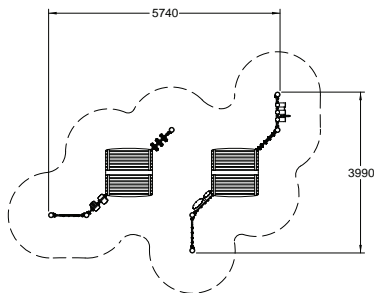

Musical Maze Huts

Range: Musical
Code: PMUS010-C-WD
Age: 2+ yrs
Colour: Woodland

Pressure treated 'Play Grade' sanded timber

HDPE panels will not delaminate, splinter or crack & are uv sable

Vandal & weather resistant fixings & security caps

Musical panels combined with seating and sheltered areas

(---) Minimum Space 1.00m