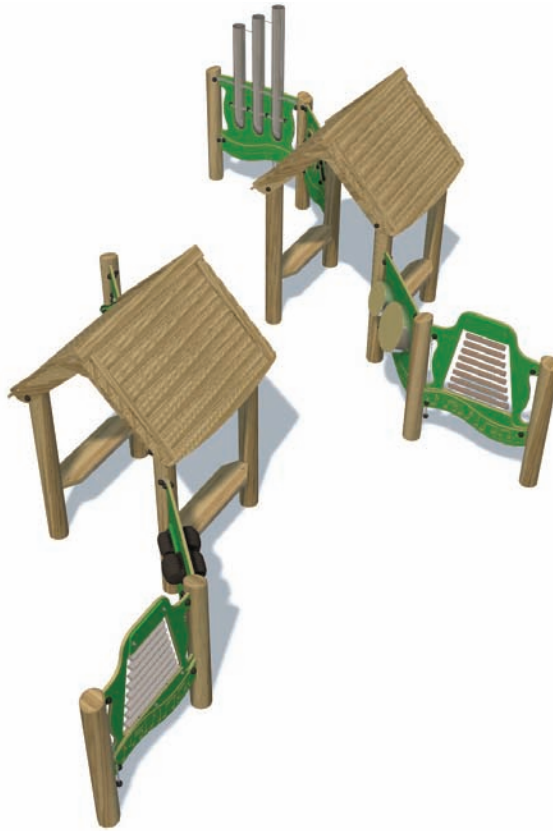

Musical Maze Huts

Range: Musical
Code: PMUS010-C-WD
Age: 2+ yrs
Colour: Woodland

Pressure treated 'Play Grade' sanded timber

HDPE panels will not delaminate, splinter or crack & are uv sable

Vandal & weather resistant fixings & security caps

Musical panels combined with seating and sheltered areas

(---) Minimum Space 1.00m