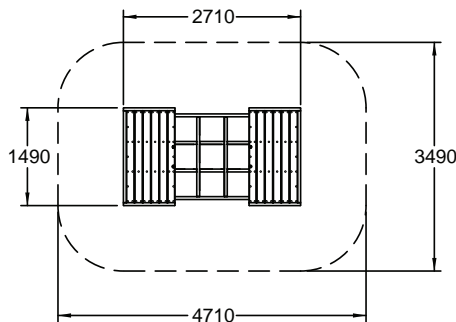

# Materials Centre with sliding cover & 9 natural materials

Range: Discovery  
 Code: PPSD005-A-NA  
 Age: 4+ yrs  
 Colour: Natural

A sectioned container with sliding lid with 9 different natural materials

Exploring different textures, shapes and sizes

Create miniature worlds and adventures

When the lids are closed it transforms into an imaginative stage for role plays

Free Height of Fall: 0.27m  
 (---) Minimum Space 1.0m