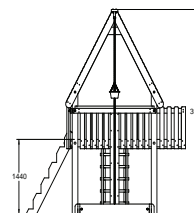

# Lookout Lodge

Range: Woodland Village  
 Code: PIMA003-A-NA  
 Age: 4+ yrs  
 Colour: Natural

\*Sandpit liner and sand included

Lookout balcony

Table top to sandpit via chute

Raised platform accessible by a ladder or challenging log climb

Features sand bucket and pulley system

Free Height of Fall: 1.45m  
 Surface Area: 26m<sup>2</sup>  
 (---) Minimum Space 1.5m