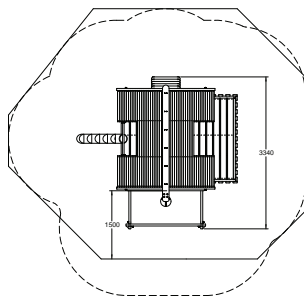

# Lookout Lodge

Range: Woodland Village  
 Code: PIMA003-A-NA  
 Age: 4+ yrs  
 Colour: Natural

\*Sandpit liner and sand included

Lookout balcony

Table top to sandpit via chute

Raised platform accessible by a ladder or challenging log climb

Features sand bucket and pulley system

Free Height of Fall: 1.45m  
 Surface Area: 26m<sup>2</sup>  
 (---) Minimum Space 1.5m