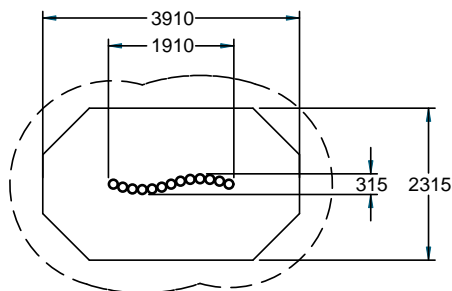

Log Wall

Playforce

making playtime fun

Range: Fitness Trail - Low Level
 Code: PLTT010-B-NA
 Age: 2+ yrs
 Colour: Natural

Pressure treated 'Play Grade' sanded timber

Helps develop balance & co-ordination

The narrow posts demand concentration to navigate across

Free Height of Fall: 0.4m
 Surface Area: 8m²
 (---) Minimum Space 1.5m