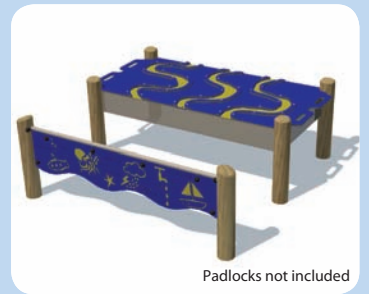

Water Play Basin

Playforce

making playtime fun

Range: Sand & Water
 Code: PSAW004-A-PT
 Age: 2+ yrs
 Colour: Playtime

*Includes water toy set

Encourages children to experience the physical characteristics of water

Children can play imaginatively creating rivers and waterfalls

The Lid is designed to double as a meandering table top

Padlocks not included

The lid can be locked when not in use, keeping equipment safe

(---) Minimum Space 1.00m