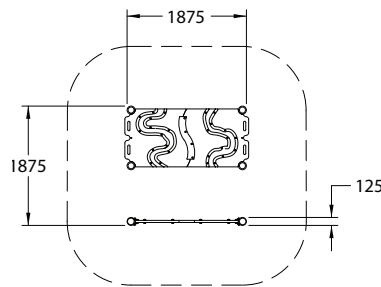

Children can play imaginatively creating rivers and waterfalls

The Lid is designed to double as a meandering table top

Padlocks not included

The lid can be locked when not in use, keeping equipment safe

(---) Minimum Space 1.00m