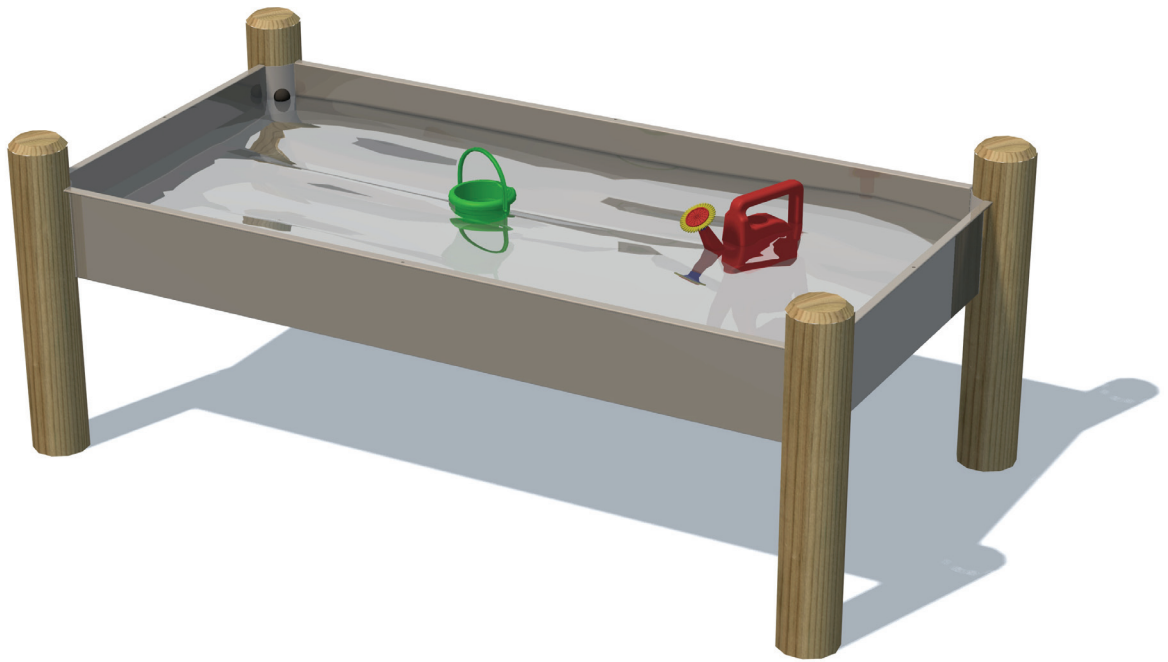

# Large Water Play Basin

**Playforce**

*making playtime fun*

Range: Sand & Water  
Code: PSAW023-A-PT  
Age: 2+ yrs  
Colour: Playtime

\*Includes water toy set

(---) Minimum Space 1.00m