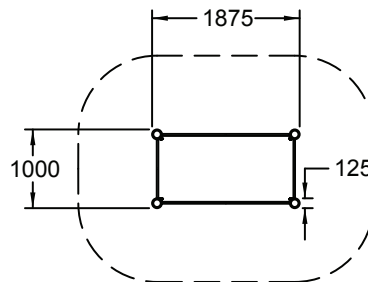

# Large Water Play Basin

**Playforce**

*making playtime fun*

Range: Sand & Water  
Code: PSAW023-A-PT  
Age: 2+ yrs  
Colour: Playtime

\*Includes water toy set

(---) Minimum Space 1.00m