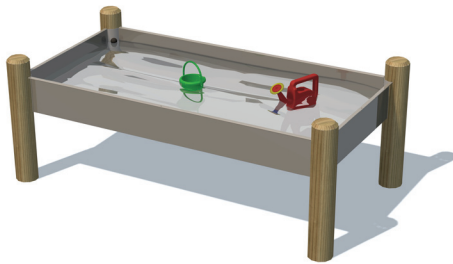

# Large Water Play Basin

**Playforce**

*making playtime fun*

Range: Sand & Water  
Code: PSAW023-A-PT  
Age: 2+ yrs  
Colour: Playtime

\*Includes water toy set

(---) Minimum Space 1.00m