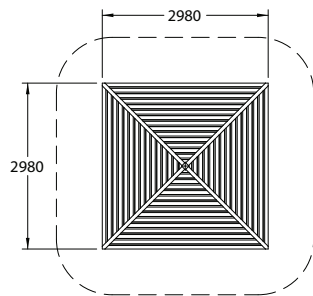

Large Sheltered Sandpit

Range: Sand & Water
Code: PSAW010-A-NA
Age: 2+ yrs
Colour: Natural

*Includes sand plus removable waterproof cover

Encourages children to experience the physical characteristics of sand

Enables large numbers of children to explore the sand

PVC cover allows sandpit to be protected when not in use

The cover can be attached to the south facing side of the shelter

(---) Minimum Space 1.0m