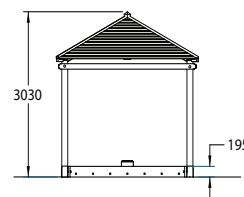

Large Sheltered Sandpit

Range: Sand & Water
Code: PSAW010-A-NA
Age: 2+ yrs
Colour: Natural

*Includes sand plus removable waterproof cover

Encourages children to experience the physical characteristics of sand

Enables large numbers of children to explore the sand

PVC cover allows sandpit to be protected when not in use

The cover can be attached to the south facing side of the shelter

(---) Minimum Space 1.0m