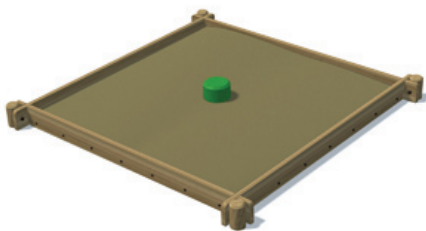

Large Sandpit

Playforce

making playtime fun

Range: Sand & Water
 Code: PSAW009-A-NA
 Age: 2+ yrs
 Colour: Natural

*Includes sand plus removable waterproof cover

Encourages children to experience the physical characteristics of sand

Enables large numbers of children to explore the sand

PVC cover allows sandpit to be protected when not in use

The cover keeps sand dry, hygienic and ready to use

(---) Minimum Space 1.0m