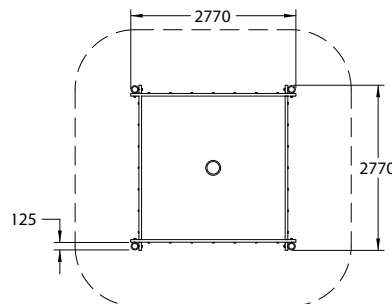

Large Sandpit

Playforce

making playtime fun

Range: Sand & Water
 Code: PSAW009-A-NA
 Age: 2+ yrs
 Colour: Natural

*Includes sand plus removable waterproof cover

Encourages children to experience the physical characteristics of sand

Enables large numbers of children to explore the sand

PVC cover allows sandpit to be protected when not in use

The cover keeps sand dry, hygienic and ready to use

(---) Minimum Space 1.0m