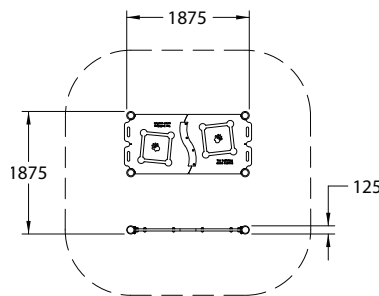

Sand Play Basin

Playforce

making playtime fun

Range: Sand & Water
 Code: PSAW005-A-PT
 Age: 2+ yrs
 Colour: Playtime

Encourages children to experience the physical characteristics of sand

Children can play imaginatively building & creating sculptures

The Lid is designed to double as a castle building table top

Padlocks not included

The lid can be locked when not in use, keeping sand dry & hygienic

(---) Minimum Space 1.00m