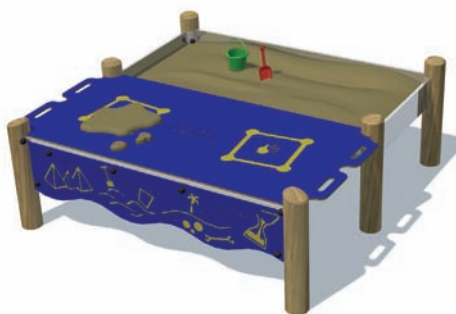

Sand Play Basin

Playforce

making playtime fun

Range: Sand & Water
 Code: PSAW005-A-PT
 Age: 2+ yrs
 Colour: Playtime

Encourages children to experience the physical characteristics of sand

Children can play imaginatively building & creating sculptures

The Lid is designed to double as a castle building table top

Padlocks not included

The lid can be locked when not in use, keeping sand dry & hygienic

(---) Minimum Space 1.00m