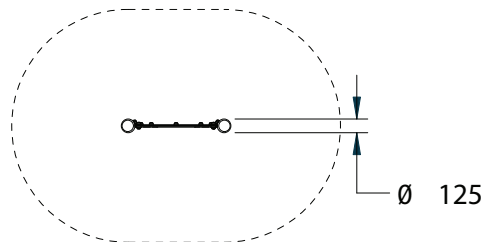

Kids Compass Play Panel with 2 Posts

Playforce

making playtime fun

Range: Interactive Games
 Code: PGAM037-A-PT
 Age: 2+ yrs
 Colour: Playtime. (Woodland option available)

Pressure treated 'Play Grade' sanded timber

HDPE panels will not delaminate, splinter or crack & are uv sable

Vandal & weather resistant fixings & security caps

An aid to help teach children the concept of direction

(---) Minimum Space 1.00m