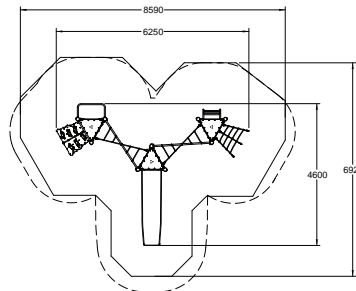

Imaginative Multi Play Ship

Range: Multi Level Play
 Code: PMLP212-A-PT
 Age: 2-11 yrs
 Colour: Playtime. (Woodland option available)

Pressure treated 'Play Grade' sanded timber

HDPE panels will not delaminate, splinter or crack & are uv sable

Vandal & weather resistant fixings & security caps

Steel core ropes

Free Height of Fall: 1.5m
 Surface Area: 47m²
 (---) Minimum Space 1.5m