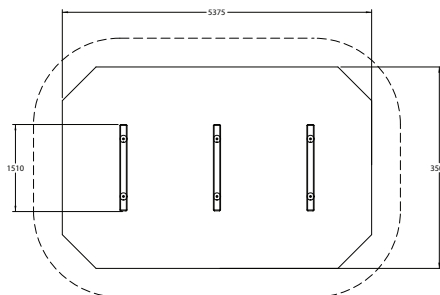

Hurdles set of 3

Range: Fitness Trail - Low Level
Code: PLTT074-A-NA
Age: 4+ yrs
Colour: Natural

Pressure treated 'Play Grade' sanded timber

A great addition to any fitness space

Can be used in a variety of creative ways

Flat tops for hands, feet and sitting

Free Height of Fall: 0.56m
Surface Area: 18m²
(---) Minimum Space 1.5m