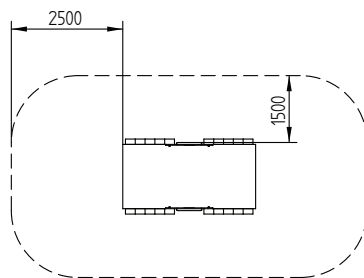

Also great fun for children 2-5yrs encouraging the skill of crawling

Chunky 'Play Safe' sleepers with chamfered edges

Free Height of Fall: 0.59m  
 (---) Minimum Space 1.5m - from tunnel  
 2.5m - from hump