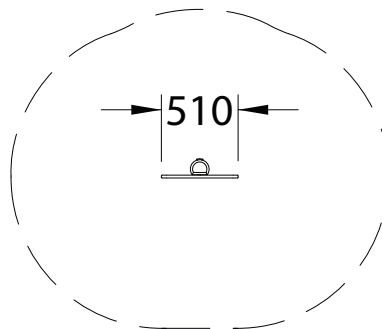

High Jump

Playforce

making playtime fun

Range: Fitness Trail - Low Level
 Code: PLTT065-A-WD
 Age: 2+ yrs
 Colour: Woodland

*Also available as a wall mounted version PLTT078-A-WD

Children can test how high they can jump

Children can measure how tall they are or how high they can reach

Used in lessons or can incorporate into games

Offers another way of learning outside the classroom

(---) Minimum Space 1.5m