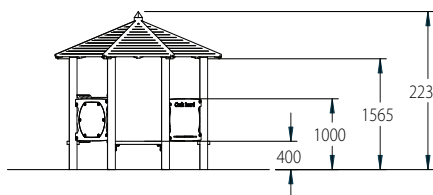

Octagonal Play Hut

Playforce

making playtime fun

Range: Dens, Huts & Houses
 Code: PDHH003-A-PT & PDHH004-A-PT Custom
 Age: 2+ yrs
 Colour: Playtime. (Woodland option available)

Pressure treated 'Play Grade' sanded timber

HDPE panels will not delaminate, splinter or crack & are uv stable

Encourages social interaction & communication

Custom your hut with a range of different play panels

Free Height of Fall: 0.4m
 (---) Minimum Space 1.0m