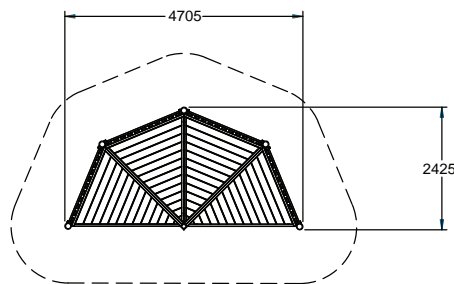

# Half Octagonal Stage with 4x Panels

**Playforce**  
making playtime fun

Range: Performance & Drama  
Code: PPER005-A-NA  
Age: 2+ yrs  
Colour: Natural

Creates an area to support music, drama, communication & language

Encourages children to express themselves creatively

Combine with benches to create an outdoor theatre

Can be used during play time or to support lessons

Free Height of Fall: 0.15m  
(---) Minimum Space 1.00m