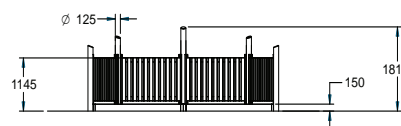

# Half Octagonal Stage with 4x Panels

**Playforce**  
making playtime fun

Range: Performance & Drama  
Code: PPER005-A-NA  
Age: 2+ yrs  
Colour: Natural

Creates an area to support music, drama, communication & language

Encourages children to express themselves creatively

Combine with benches to create an outdoor theatre

Can be used during play time or to support lessons

Free Height of Fall: 0.15m  
(---) Minimum Space 1.00m