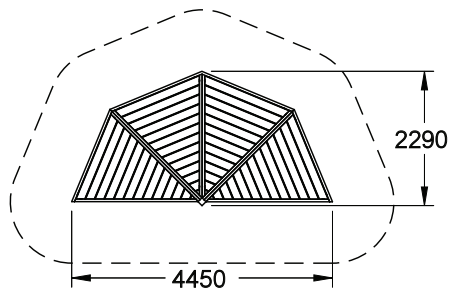

Half Octagonal Stage

Range: Performance & Drama
Code: PPER006-A-NA
Age: 2+ yrs
Colour: Natural

Creates an area to support music, drama, communication & language

Encourages children to express themselves creatively

Can be used during play time or to support lessons

Can be customised to include or excluded different backdrop panels

Free Height of Fall: 0.15m
(---) Minimum Space 1.00m