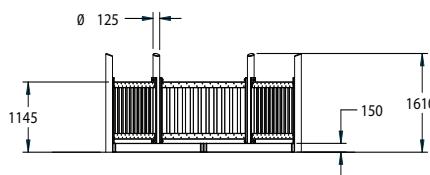

# Half Hexagonal Stage with 3x Panels

**Playforce**  
making playtime fun

Range: Performance & Drama  
Code: PPER002-A-NA  
Age: 2+ yrs  
Colour: Natural

Creates an area to support music, drama, communication & language

Encourages children to express themselves creatively

Combine with benches to create an outdoor theatre

Can be used during play time or to support lessons

Free Height of Fall: 0.15m  
(---) Minimum Space 1.00m