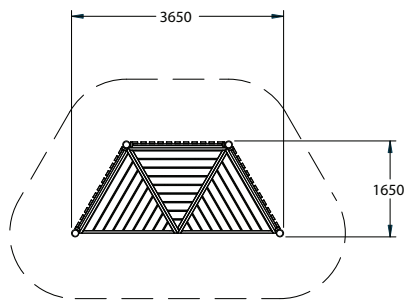

# Half Hexagonal Stage with 3x Panels

**Playforce**  
making playtime fun

Range: Performance & Drama  
Code: PPER002-A-NA  
Age: 2+ yrs  
Colour: Natural

Creates an area to support music, drama, communication & language

Encourages children to express themselves creatively

Combine with benches to create an outdoor theatre

Can be used during play time or to support lessons

Free Height of Fall: 0.15m  
(---) Minimum Space 1.00m