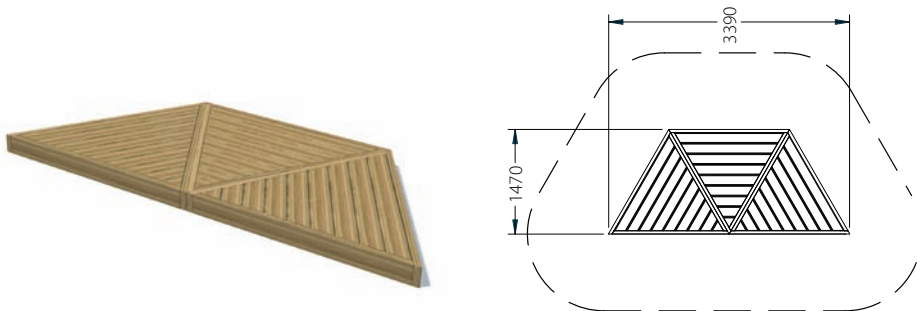

Half Hexagonal Stage

Range: Performance & Drama
Code: PPER003-A-NA
Age: 2+ yrs
Colour: Natural

Creates an area to support music, drama, communication & language

Encourages children to express themselves creatively

Can be used during play time or to support lessons

Can be customised to include different backdrop panels

Free Height of Fall: 0.15m
(---) Minimum Space 1.00m