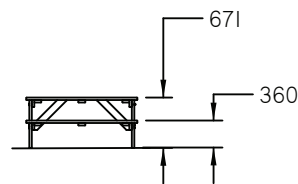

Picnic table with games top

Range: Interactive Games
Code: PGAM-GTT
Age: 4+ yrs
Colour: Natural

Picnic Table with Play Town Top PGAM045-A-NA

Picnic Table with Dry Wipe Drawing Sections

Picnic Table with Snakes & Ladders & 5x5 Noughts & Crosses Top

Picnic Table with Chess & Ludo Top

Picnic Table with 4 in a Row & 5x5 Noughts & Crosses

* Supplied with appropriate counters for each game

(---) Minimum Space 1.00m