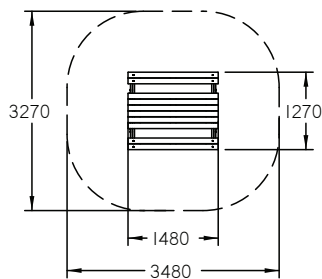

Picnic table with games top

Range: Interactive Games
Code: PGAM-GTT
Age: 4+ yrs
Colour: Natural

Picnic Table with Play Town Top PGAM045-A-NA

Picnic Table with Dry Wipe Drawing Sections

Picnic Table with Snakes & Ladders & 5x5 Noughts & Crosses Top

Picnic Table with Chess & Ludo Top

Picnic Table with 4 in a Row & 5x5 Noughts & Crosses

* Supplied with appropriate counters for each game

(---) Minimum Space 1.00m