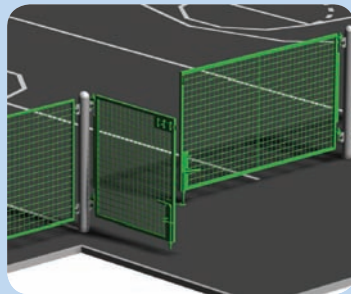

Football Pitch 8mW x 12mL x 1mH

Playforce

making playtime fun

Range: Multi Use Games Areas
Code: PASA140-A-WD
Age: 4+ yrs
Colour: Woodland

Children can engage and practise their aim

Combi pedestrian & safety vehicle access gate

Vandal & weather resistant fixings & security caps

Additional line markings available