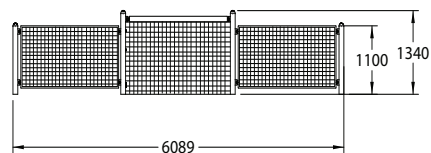

Football Goal End 6mW x 1mH

Playforce

making playtime fun

Range: Multi Use Games Areas
 Code: PASA133-A-WD
 Age: 4+ yrs
 Colour: Woodland

Children can engage and practise their aim

Great for mini soccer and five a side football

Optional cricket stumps available

Great for physical exercise and social interaction

(---) Minimum Space 1.0m

1 Pegasus Way, Bowerhill Ind. Est.
 Melksham, Wiltshire, SN12 6TR
 e: sales@playforce.co.uk
 t: 01225 792660 f: 01225 792080
www.playforce.co.uk