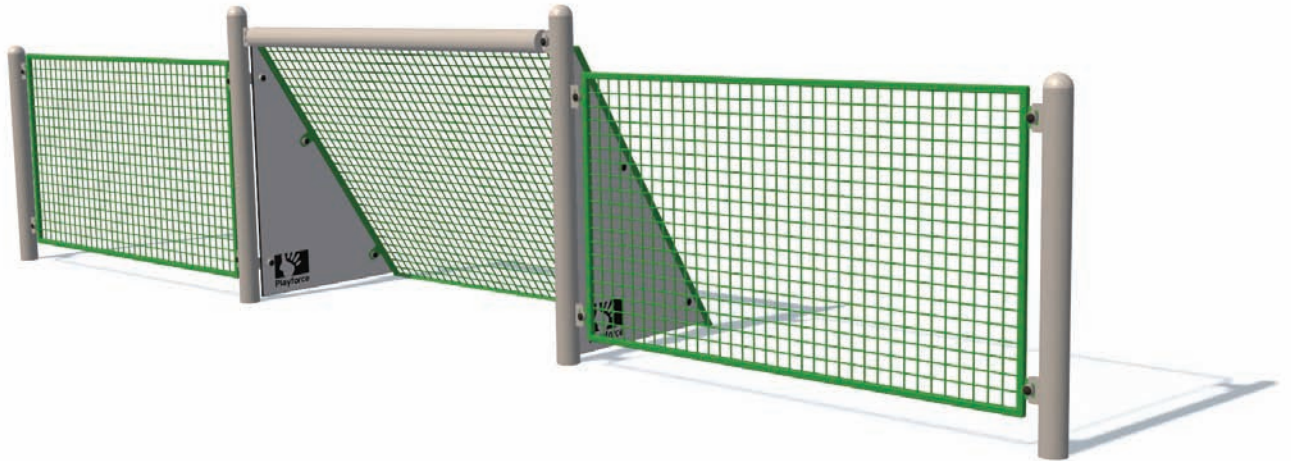

Football Goal End 6mW x 1mH

Playforce

making playtime fun

Range: Multi Use Games Areas
 Code: PASA133-A-WD
 Age: 4+ yrs
 Colour: Woodland

Children can engage and practise their aim

Great for mini soccer and five a side football

Optional cricket stumps available

Great for physical exercise and social interaction

(---) Minimum Space 1.0m

1 Pegasus Way, Bowerhill Ind. Est.
 Melksham, Wiltshire, SN12 6TR
 e: sales@playforce.co.uk
 t: 01225 792660 f: 01225 792080
www.playforce.co.uk