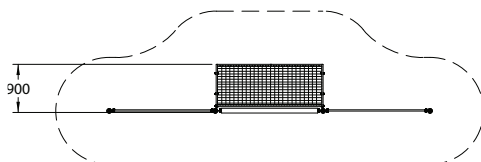

1 Pegasus Way, Bowerhill Ind. Est.
Melksham, Wiltshire, SN12 6TR
e: sales@playforce.co.uk
t: 01225 792660 f: 01225 792080
www.playforce.co.uk