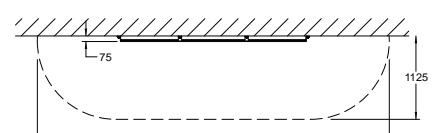

Flow Wall Post and Wall Mounted available

Playforce

making playtime fun

Range: Discovery
 Code: PPSD001-A-NA Post Mounted, PPSD007-A-NA Wall Mounted
 Age: 4+ yrs
 Colour: Natural

A vertical mesh panel to which foam hooks can be attached to support chutes

Move chutes around to get water to flow from the top to bottom

Experiment with different angles and with marbles and balls

Funnels & smaller plastic tubes can weave in & out of the mesh

(---) Minimum Space 1.0m