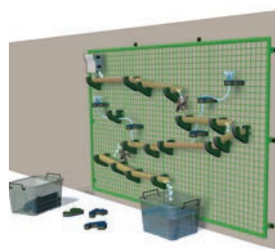

Flow Wall Post and Wall Mounted available

Playforce

making playtime fun

Range: Discovery
 Code: PPSD001-A-NA Post Mounted, PPSD007-A-NA Wall Mounted
 Age: 4+ yrs
 Colour: Natural

A vertical mesh panel to which foam hooks can be attached to support chutes

Move chutes around to get water to flow from the top to bottom

Experiment with different angles and with marbles and balls

Funnels & smaller plastic tubes can weave in & out of the mesh

(---) Minimum Space 1.0m