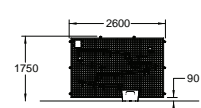

Flow Wall Post and Wall Mounted available

Playforce

making playtime fun

Range: Discovery
 Code: PPSD001-A-NA Post Mounted, PPSD007-A-NA Wall Mounted
 Age: 4+ yrs
 Colour: Natural

A vertical mesh panel to which foam hooks can be attached to support chutes

Move chutes around to get water to flow from the top to bottom

Experiment with different angles and with marbles and balls

Funnels & smaller plastic tubes can weave in & out of the mesh

(---) Minimum Space 1.0m