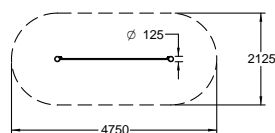

Flow Wall Post and Wall Mounted available

Playforce

making playtime fun

Range: Discovery
 Code: PPSD001-A-NA Post Mounted, PPSD007-A-NA Wall Mounted
 Age: 4+ yrs
 Colour: Natural

A vertical mesh panel to which foam hooks can be attached to support chutes

Move chutes around to get water to flow from the top to bottom

Experiment with different angles and with marbles and balls

Funnels & smaller plastic tubes can weave in & out of the mesh

(---) Minimum Space 1.0m