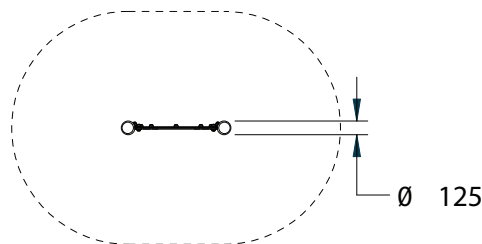

Drawing Window Play Panel with 2 Posts

Playforce

making playtime fun

Range: Interactive Games
 Code: PGAM042-A-PT
 Age: 2+ yrs
 Colour: Playtime. (Woodland option available)

Pressure treated 'Play Grade' sanded timber

HDPE panels will not delaminate, splinter or crack & are uv sable

Transparent surface to enable children to trace friends & objects

The window engages children's instinctive desire to mark make

(---) Minimum Space 1.00m