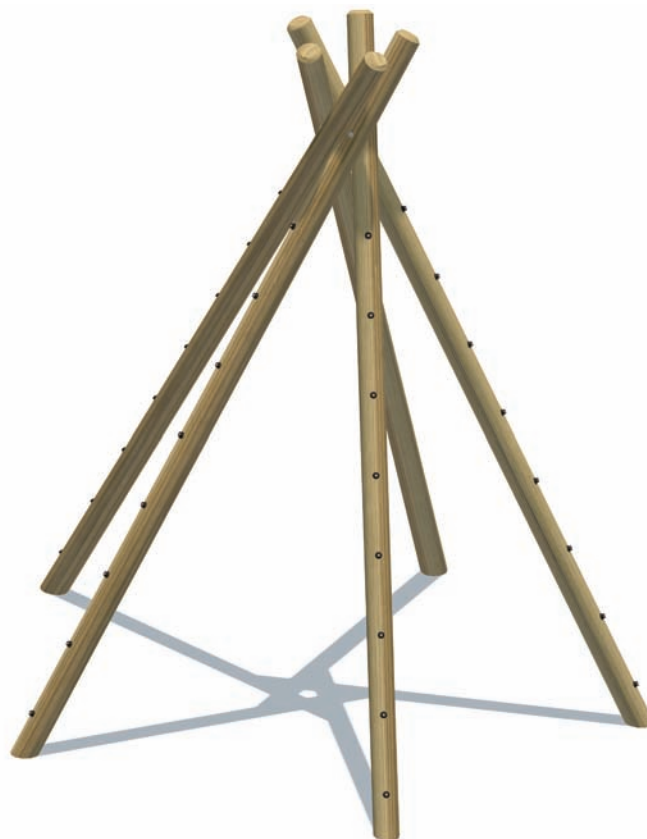

Den Frame

Playforce

making playtime fun

Range: Interactive Games
 Code: PIMA027-A-NA
 Age: 2+ yrs
 Colour: Natural

Pressure treated 'Play Grade' sanded timber

The interlocking timber includes a range of fixing points

Children can construct their own hideaway from loose materials

Children can play, socialise, make decisions & use their initiative

(---) Minimum Space 1.00m