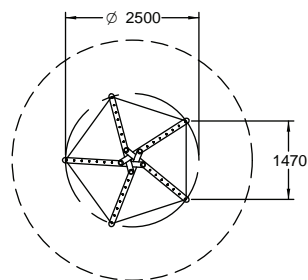

(---) Minimum Space 1.00m