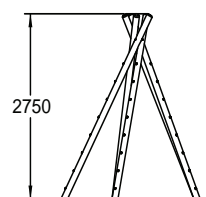

(---) Minimum Space 1.00m