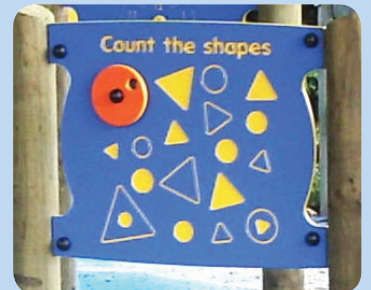

Count The Shapes Play Panel with 2 Posts

Playforce

making playtime fun

Range: Interactive Games
 Code: PGAM040-A-PT
 Age: 2+ yrs
 Colour: Playtime. (Woodland option available)

Pressure treated 'Play Grade' sanded timber

HDPE panels will not delaminate, splinter or crack & are uv sable

Vandal & weather resistant fixings & security caps

Teaching aid & encourages self-initiated learning

(---) Minimum Space 1.00m