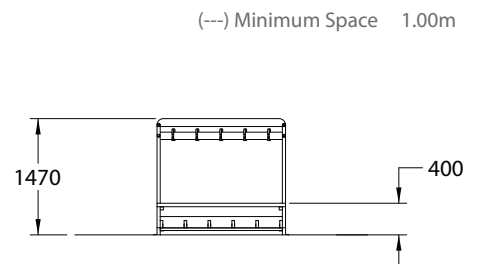

# Cloakroom Bench

**Playforce**

*making playtime fun*

Range: Play Stores  
 Code: PSTO006-A-NA  
 Age: 2+ yrs  
 Colour: Natural

Chalkboard head rail for pupils to write their names

Durable & rustproof stainless steel frame

Designed to fit in existing Playforce Shelters and Play Stores

Seats ten children, with ten coat hooks and ten baskets for wellies

(---) Minimum Space 1.00m