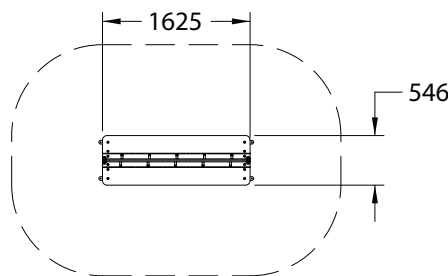

# Cloakroom Bench

**Playforce**

*making playtime fun*

Range: Play Stores  
 Code: PSTO006-A-NA  
 Age: 2+ yrs  
 Colour: Natural

Chalkboard head rail for pupils to write their names

Durable & rustproof stainless steel frame

Designed to fit in existing Playforce Shelters and Play Stores

Seats ten children, with ten coat hooks and ten baskets for wellies

(---) Minimum Space 1.00m