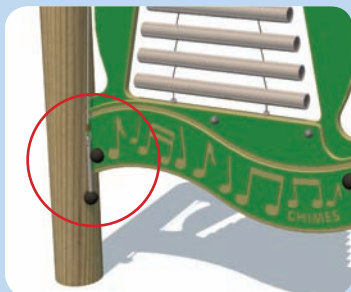

# Chime Panel with 2 Posts

**Playforce**

*making playtime fun*

Range: Musical  
 Code: PMUS002-C-WD  
 Age: 2+ yrs  
 Colour: Woodland

Pressure treated 'Play Grade' sanded timber

Beater secured to panel

Vandal & weather resistant fixings & security caps