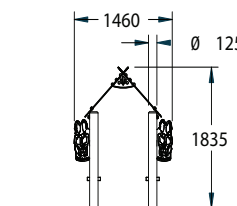

Buddy Bus Stop Hut

Range: Dens, Huts & Houses
 Code: PDHH006-A-PT
 Age: 2+ yrs
 Colour: Playtime. (Woodland option available)

Pressure treated 'Play Grade' sanded timber

HDPE panels will not delaminate, splinter or crack & are uv stable

Strengthen the schools anti-bullying policy with this bench

Seats four children comfortably

(---) Minimum Space 1.0m