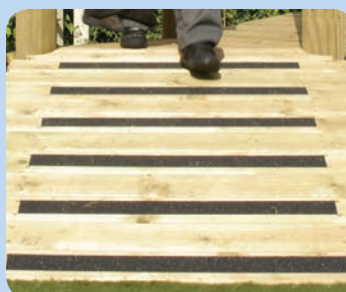

Boardwalk Labyrinth

Playforce

making playtime fun

Range: Woodland Village
 Code: PIMA024-A-NA
 Age: 2+ yrs
 Colour: Natural

Pressure treated 'Play Grade' sanded timber

Concave and convex timber boardwalks

Anti slip strips on entry/exit ramps

Great for connecting between different play zones

Free Height of Fall: 0.57m
 (---) Minimum Space 1.0m