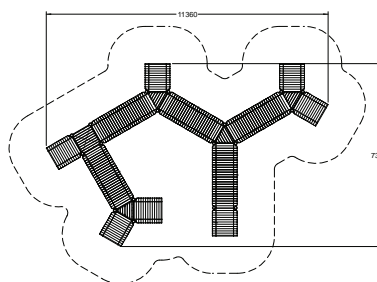

Boardwalk Labyrinth

Playforce

making playtime fun

Range: Woodland Village
 Code: PIMA024-A-NA
 Age: 2+ yrs
 Colour: Natural

Pressure treated 'Play Grade' sanded timber

Concave and convex timber boardwalks

Anti slip strips on entry/exit ramps

Great for connecting between different play zones

Free Height of Fall: 0.57m
 (---) Minimum Space 1.0m