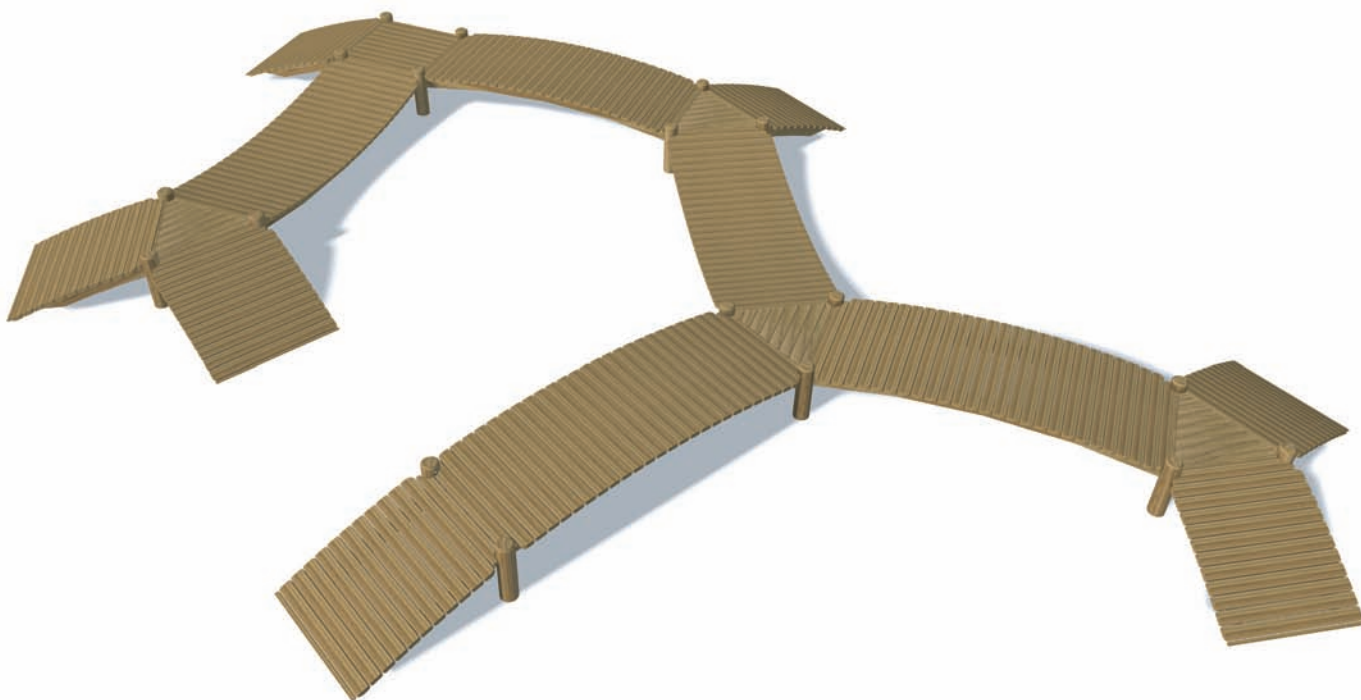

Boardwalk Labyrinth

Playforce

making playtime fun

Range: Woodland Village
 Code: PIMA024-A-NA
 Age: 2+ yrs
 Colour: Natural

Pressure treated 'Play Grade' sanded timber

Concave and convex timber boardwalks

Anti slip strips on entry/exit ramps

Great for connecting between different play zones

Free Height of Fall: 0.57m
 (---) Minimum Space 1.0m