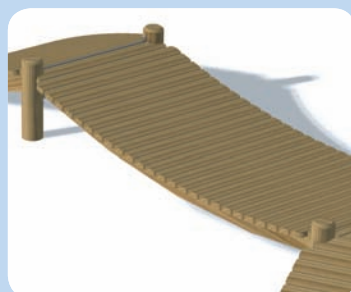

Boardwalk Labyrinth

Playforce

making playtime fun

Range: Woodland Village
 Code: PIMA024-A-NA
 Age: 2+ yrs
 Colour: Natural

Pressure treated 'Play Grade' sanded timber

Concave and convex timber boardwalks

Anti slip strips on entry/exit ramps

Great for connecting between different play zones

Free Height of Fall: 0.57m
 (---) Minimum Space 1.0m