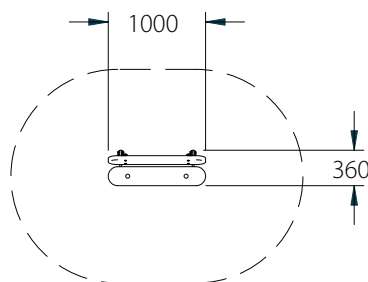

# 1m Bench With Back

**Playforce**

*making playtime fun*

Range: Outdoor Furniture  
 Code: PODF117-A-NA  
 Age: 2+ yrs  
 Colour: Natural

Security caps protect fixings

HDPE panels will not delaminate, splinter or crack & are uv sable

Small scale benches great for early years

Combine the bench with the square plastic top table

(---) Minimum Space 1.0m