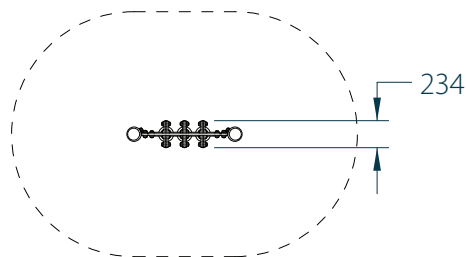

Bell Panel with 2 Posts

Playforce

making playtime fun

Range: Musical
 Code: PMUS003-B-WD
 Age: 2+ yrs
 Colour: Woodland

Pressure treated 'Play Grade' sanded timber

HDPE panels will not delaminate, splinter or crack & are uv sable

Vandal & weather resistant fixings & security caps

Three quality hand-cast bells produce three different notes

(---) Minimum Space 1.00m