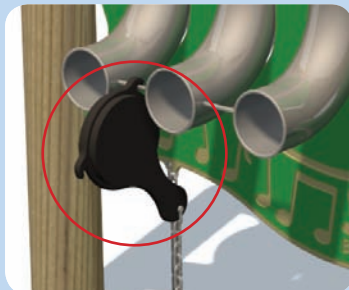

Bat Pipe Panel with 2 Posts

Range: Musical
Code: PMUS007-B-WD
Age: 2+ yrs
Colour: Woodland

(7 Musical Elements) Number 6
Timbre - Can you play different sounds?

Pressure treated 'Play Grade' sanded timber

Bat secured to panel

Vandal & weather resistant fixings & security caps

Create deep bellowing notes when played with the bat

(---) Minimum Space 1.00m