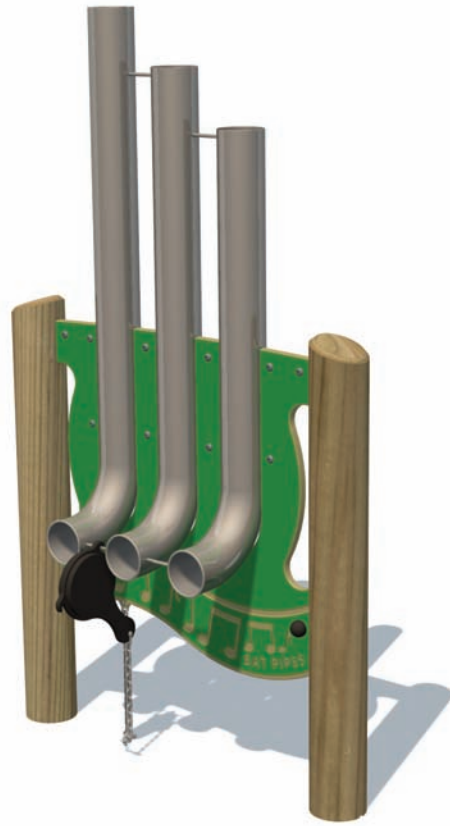

Bat Pipe Panel with 2 Posts

Range: Musical
Code: PMUS007-B-WD
Age: 2+ yrs
Colour: Woodland

(7 Musical Elements) Number 6
Timbre - Can you play different sounds?

Pressure treated 'Play Grade' sanded timber

Bat secured to panel

Vandal & weather resistant fixings & security caps

Create deep bellowing notes when played with the bat

(---) Minimum Space 1.00m