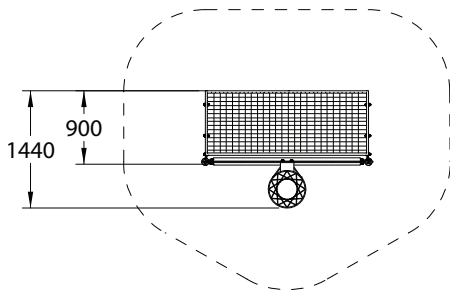

# Combined Basketball & Football Goal End

**Playforce**

*making playtime fun*

Range: Multi Use Games Areas  
 Code: PASA130-A-WD  
 Age: 4+ yrs  
 Colour: Woodland

A chalk board incorporated into the design can be used for scoring

An oversized back board & lower basketball ring helps improve aim

Vandal & weather resistant fixings & security caps

Great for physical exercise and social interaction

(---) Minimum Space 1.0m