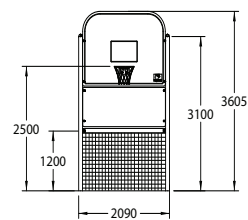

# Combined Basketball & Football Goal End

**Playforce**

*making playtime fun*

Range: Multi Use Games Areas  
 Code: PASA130-A-WD  
 Age: 4+ yrs  
 Colour: Woodland

A chalk board incorporated into the design can be used for scoring

An oversized back board & lower basketball ring helps improve aim

Vandal & weather resistant fixings & security caps

Great for physical exercise and social interaction

(---) Minimum Space 1.0m