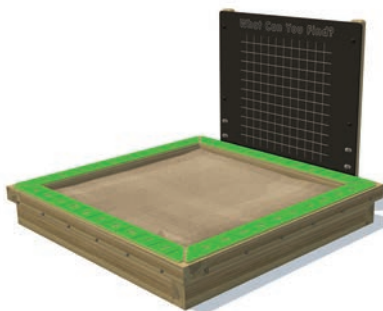

Archaeological Dig Pit

Range: Discovery
Code: PPSD004-A-NA
Age: 4+ yrs
Colour: Natural

A large sand pit complete with chalk board back with grid references

Hide items for the children to find & record their location on the chalk board

Grid references on the side of the sandpit

The cover keeps sand dry, hygienic and ready to use

Free Height of Fall: 0.34m
(---) Minimum Space 1.0m