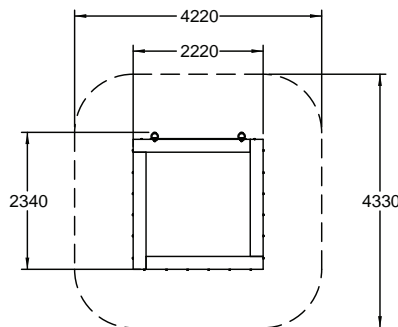

Archaeological Dig Pit

Range: Discovery
Code: PPSD004-A-NA
Age: 4+ yrs
Colour: Natural

A large sand pit complete with chalk board back with grid references

Hide items for the children to find & record their location on the chalk board

Grid references on the side of the sandpit

The cover keeps sand dry, hygienic and ready to use

Free Height of Fall: 0.34m
(---) Minimum Space 1.0m