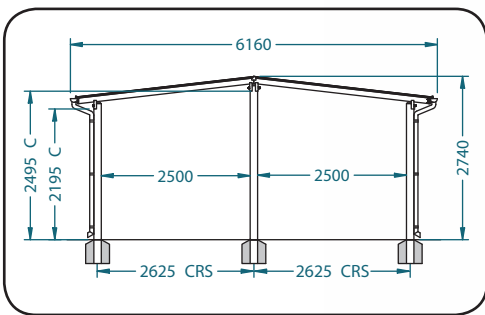

Apex Shelter Polycarbonate Roof

Range: Outdoor Classroom & Shelters
 Code: POCS-465 to 469
 Age: N/A
 Colour: Natural

C = Clearance

CUSTOMISE

1mH Timber Infill Panel
(available in 2 widths 1.625m & 2.5m)

1mH Solid Timber Infill Panel
(available in 2 widths 1.625m & 2.5m)

2.195mH Solid Full Height
Timber Infill Panel
(available in 2 widths 1.625m & 2.5m)

2.195mH Trellis Infill Panel
2.195mH Trellis Infill Panel with Entrance
(1.625m wide only)

1.5mH Chalk Board Infill Panel
(available in 2 widths 1.625m & 2.5m)

1.2mH Clear Drawing Panel
1.2mH Magnetic Whiteboard
(available 1.625m wide only)

1.625mH Shade Infill Panel
(available in 2 widths 1.625m & 2.5m)

*Only available for lower guttering side

Detachable Roll Down Panel
with Clear Window
(available in 2 widths 1.625m & 2.5m)