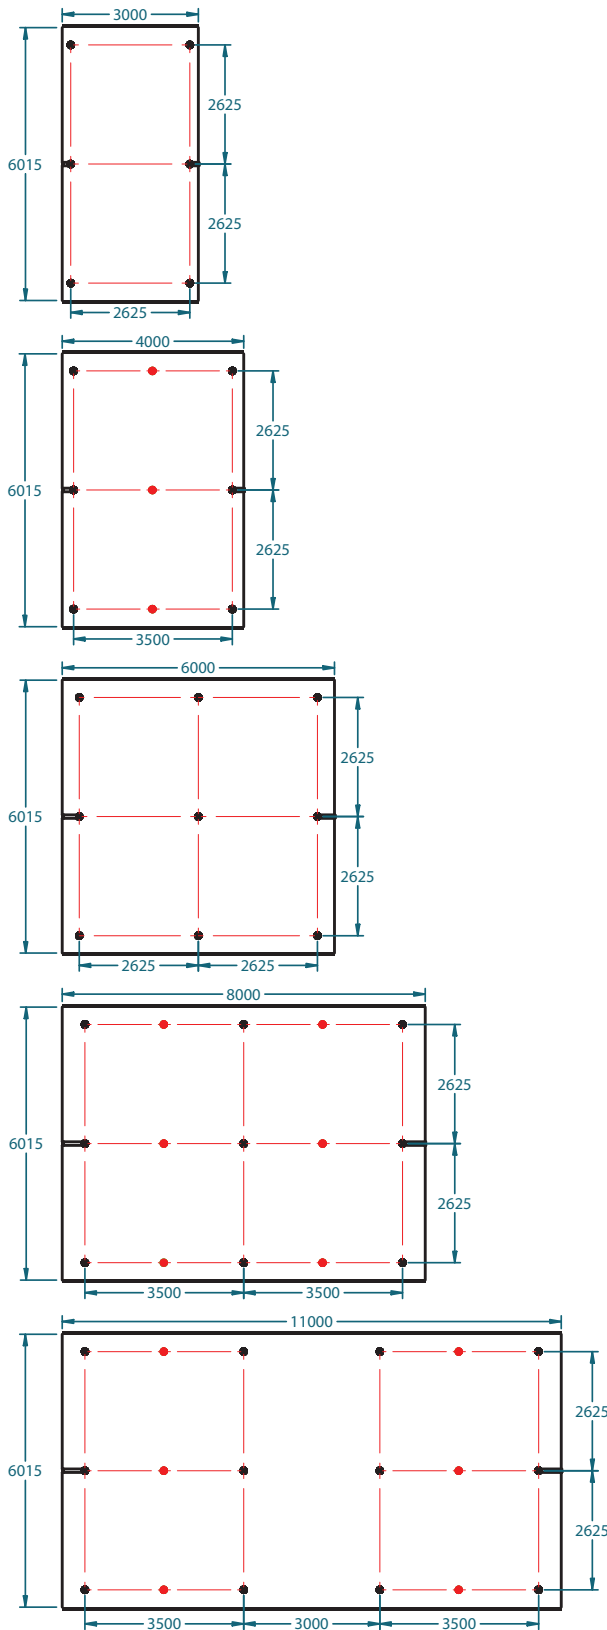

Apex Shelter Polycarbonate Roof

Playforce
making playtime fun

Range: Outdoor Classroom & Shelters
Code: POCS-465 to 469
Age: N/A
Colour: Natural