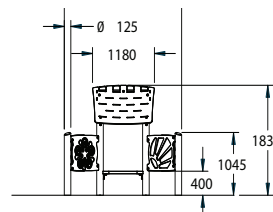

Amazey Play Hut

Playforce

making playtime fun

Range: Dens, Huts & Houses
 Code: PDHH001-A-PT & PDHH002-A-PT Custom
 Age: 2+ yrs
 Colour: Playtime. (Woodland option available)

Pressure treated 'Play Grade' sanded timber

HDPE panels will not delaminate, splinter or crack & are uv sable

Encourages social interaction & communication

Custom your hut with a range of different play panels

Free Height of Fall: 0.4m
 (---) Minimum Space 1.0m