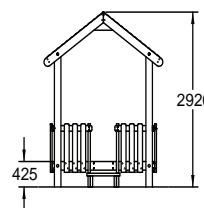

Adventure Fort

Playforce

making playtime fun

Range: Woodland Village
 Code: PIMA025-A-NA
 Age: 2+ yrs
 Colour: Natural

Pressure treated 'Play Grade' sanded timber

Raised platform creates a lookout

Shiplap timber roof provides shelter and shade

Two step ladders for easy entry & exit

Free Height of Fall: 0.43m
 (---) Minimum Space 1.0m