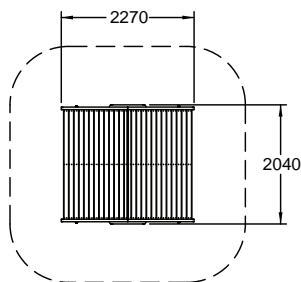

Adventure Fort

Playforce

making playtime fun

Range: Woodland Village
 Code: PIMA025-A-NA
 Age: 2+ yrs
 Colour: Natural

Pressure treated 'Play Grade' sanded timber

Raised platform creates a lookout

Shiplap timber roof provides shelter and shade

Two step ladders for easy entry & exit

Free Height of Fall: 0.43m
 (---) Minimum Space 1.0m